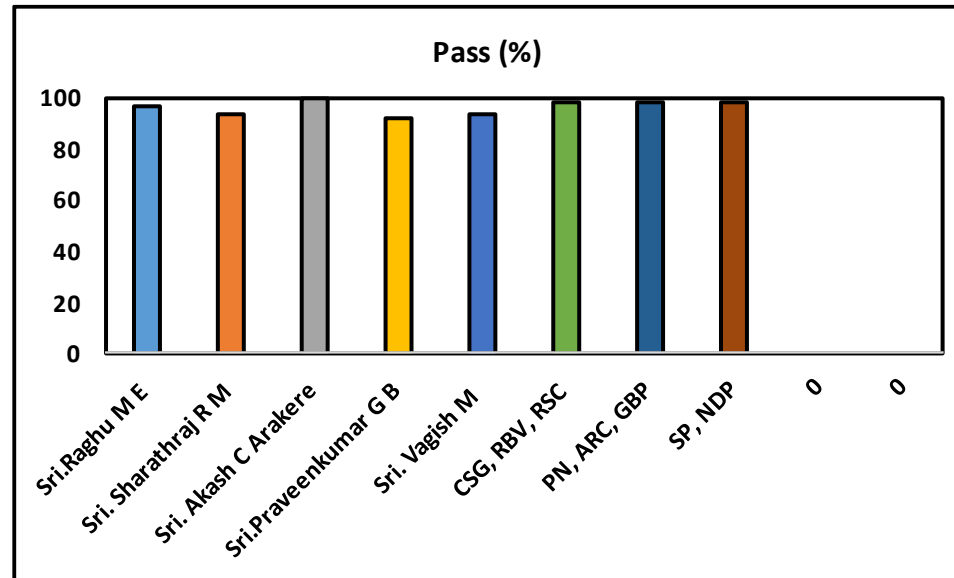

RESULT ANALYSIS OF 6th SEMESTER “B” SECTION OF 2020-24 BATCH

Sl. No.	Course Code	Course Instructor	Total Strength	Appeared	Pass (P)	Fail (F)	Absent (A)	Pass (%)	Fail (%)	Absent (%)
1	18CV61	Sri.Raghu M E	64	63	61	2	1	96.83	3.17	1.56
2	18CV62	Sri. Sharathraj R M	64	63	59	4	1	93.65	6.35	1.56
3	18CV643	Sri. Akash C Arakere	64	64	64	0	0	100	0	0
4	18CV63	Sri.Praveenkumar G B	64	64	59	5	0	92.19	7.81	0
5	18CH653	Sri. Vagish M	64	64	60	4	0	93.75	6.25	0
6	18CVL66	CSG, RBV, RSC	64	64	63	1	0	98.44	1.56	0
7	18CVL67	PN, ARC, GBP	64	64	63	1	0	98.44	1.56	0
8	18CVEP68	SP, NDP	64	64	63	1	0	98.44	1.56	0

RESULT ANALYSIS OF 6th SEMESTER “A” SECTION OF 2020-24 BATCH

Sl. No.	Course Code	Course Instructor	Total Strength	Appeared	Pass (P)	Fail (F)	Absent (A)	Pass (%)	Fail (%)	Absent (%)
1	18CV51	Kum. Ramya BV	65	65	63	2	0	96.92	3.08	0
2	18CV52	Sri. Savan R G Basavaraj	65	65	56	9	0	86.15	13.85	0
3	18CV53	Sri. Chandrashekar A R	65	65	48	17	0	73.85	26.15	0
4	18CV54	Smt. Priyanka N	65	64	61	3	1	95.31	4.69	1.54
5	18CV55	Sri. Vagish M	65	63	59	4	2	93.65	6.35	3.08
6	18CV56	GNS, MER, SNB	65	65	64	0	0	98.46	0	0
7	18CVL57	GBP, SZH, CSG	65	65	64	0	0	98.46	0	0
8	18CVL58	SP, NDP	65	65	64	0	0	98.46	0	0
9	18CIV59	0	65	65	64	0	0	98.46	0	0